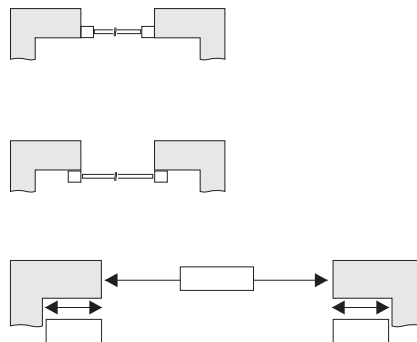

How to measure your garage door

Garage door/automatics

Date

Name

Address

.....

Tel

e-mail

Hormann Cardale Novoferm

Canopy Retractable Sectional Roller Types:

Sizes: width height Colour

Frame: timber steel

Door operators Hand transmitter Power instalation

Other