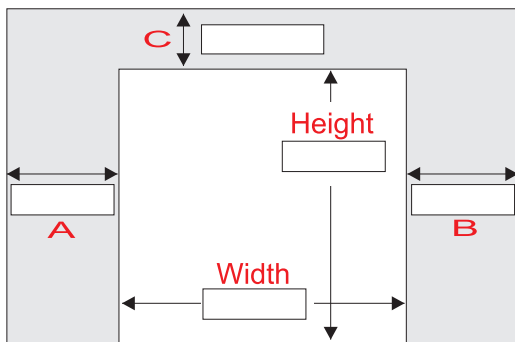

How to measure your garage door

Garage door/automatics

Date

Name

Address

.....

Tel

e-mail

Hormann Cardale Novoferm

Canopy Retractable Sectional Roller Types:

Sizes: width height Colour

Frame: timber steel

Door operators Hand transmitter Power instalation

Other