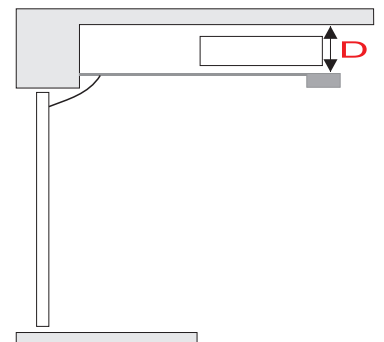

How to measure your garage door

Garage door/automatics

Date

Name

Address

.....

Tel

e-mail

Hormann Cardale Novoferm

Canopy Retractable Sectional Roller Types:

Sizes: width height Colour

Frame: timber steel

Door operators Hand transmitter Power instalation

Other